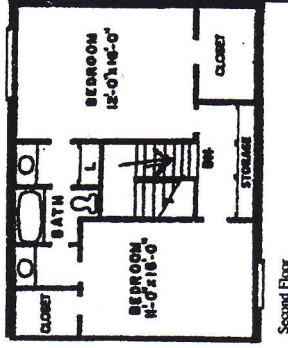

B-one
1 Bedroom/ 1 Bath
1040 Square Feet

B-two
2 Bedroom/ 2 Bath
1040 Square Feet

B-five
2 Bedroom & Den/ 2 Bath
1240 Square Feet

C-one
3 Bedroom/ 2 Bath
1320 Square Feet

B-one
1 Bedroom/ 1 Bath
1040 Square Feet

B-three
2 Bedroom/ 1 1/2 Bath
Townhome
1100 Square Feet

B-five
2 Bedroom & Den/ 2 Bath
1240 Square Feet

C-one
3 Bedroom/ 2 Bath
Townhome
1425 Square Feet

Please call for availability and prices.